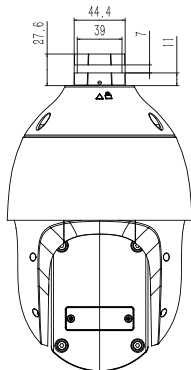

## SPECIFICATIONS

Camera	
Image Sensor	1/2.8" CMOS
Signal System	PAL/NTSC
Min. Illumination	Color: 0.001lux@ (F1.5, AGC ON), BW: 0lux with IR
Shutter Time	1s to 1/100,000s
Day & Night	IR Cut Filter with Auto Switch
Optical Zoom	23X
Digital Zoom	N/A
Lens	
Focal Length	5mm~115mm
Zoom Speed	<4s
Field of View	Horizontal field of view: 55.8° (w)~3.2° (t) Vertical field of view: 32.2° (w)~1.8° (t) Diagonal field of view: 61°(w)~3.64°(t)
Aperture Range	F1.5~F3.0
Focus Control	Auto/Manual
Iris Control	Auto
Close Focus Distance	1 m~1.5 m
Pan&Tilt	
Pan Range	360°
Pan Speed	Pan Manual Speed: 0.1°~80°/s, Pan Preset Speed: 80°/s
Tilt Range	-16°~90° (Default -3°~90°)
Tilt Speed	Tilt Manual Speed: 0.1°~80°/s, Tilt Preset Speed: 80°/s
3D Position	Yes
Preset	500
Preset Accuracy	±0.4°
Cruise	16, up to 32 presets per cruise
Scan	8
Pattern	8, each with 600s memory or 1000 orders
Scheduled Task	Preset、Cruise、Scan、Pattern、Alarm output
Park Action	Yes
Power-off Memory	Yes
Preset Freezing	N/A
Illuminator	
IR LEDs	7
IR Distance	Up to 150m
IR Irradiation Angle	Adjustable by Zoom
White LEDs	N/A
Laser	N/A
Laser Distance	N/A
Compression Standard	
Video Compression	S+265/H.265/H.264/M-JPEG
Video Bit Rate	32Kbps~16Mbps
Audio Compression	G.711A/G.711U/ADPCM_D/AAC_LC
Audio Sampling Rate	8K~48Kbps
Image	
Max. Resolution	2MP (1920x1080)
Main Stream	PAL: 25fps (1920x1080, 1280x720, 704x576, 640x480) NTSC: 30fps (1920x1080, 1280x720, 704x480, 640x480)
Sub Stream	PAL: 25fps (704x576, 704x288, 640x360, 352x288) NTSC: 30fps (704x480, 704x240, 640x360, 352x240)
Third Stream	PAL: 25fps (352x288) NTSC: 30fps (352x240)
BLC	Yes
HLC	Yes
WDR	True WDR

\* Listed resolutions are only selectable options. It does not mean that all streams can work at their maximum resolution at the same time.

**DIMENSIONS**

Unit: mm

**INCLUDED**

TC-P52BM Spec: 4  
Wall Mount