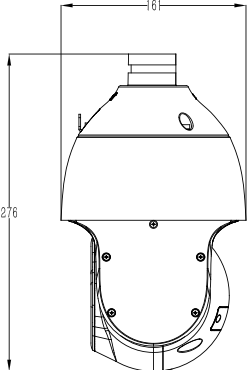

## SPECIFICATIONS

Camera	
Image Sensor	1/2.8" CMOS
Signal System	PAL/NTSC
Min. Illumination	Color: 0.001lux@ (F1.5, AGC ON), BW: 0lux with IR
Shutter Time	1s to 1/100,000s
Day & Night	IR Cut Filter with Auto Switch
Optical Zoom	23X
Digital Zoom	N/A
Lens	
Focal Length	5mm~115mm
Zoom Speed	<4s
Field of View	Horizontal field of view: 55.8° (w)~3.2° (t) Vertical field of view: 32.2° (w)~1.8° (t) Diagonal field of view: 61°(w)~3.64°(t)
Aperture Range	F1.5~F3.0
Focus Control	Auto/Manual
Iris Control	Auto
Close Focus Distance	1 m~1.5 m
Pan&Tilt	
Pan Range	360°
Pan Speed	Pan Manual Speed: 0.1°~80°/s, Pan Preset Speed: 80°/s
Tilt Range	-16°~90° (Default -3°~90°)
Tilt Speed	Tilt Manual Speed: 0.1°~80°/s, Tilt Preset Speed: 80°/s
3D Position	Yes
Preset	500
Preset Accuracy	±0.4°
Cruise	16, up to 32 presets per cruise
Scan	8
Pattern	8, each with 600s memory or 1000 orders
Scheduled Task	Preset、Cruise、Scan、Pattern、Alarm output
Park Action	Yes
Power-off Memory	Yes
Preset Freezing	N/A
Illuminator	
IR LEDs	7
IR Distance	Up to 150m
IR Irradiation Angle	Adjustable by Zoom
White LEDs	N/A
Laser	N/A
Laser Distance	N/A
Compression Standard	
Video Compression	S+265/H.265/H.264/M-JPEG
Video Bit Rate	32Kbps~16Mbps
Audio Compression	G.711A/G.711U/ADPCM_D/AAC_LC
Audio Sampling Rate	8K~48Kbps
Image	
Max. Resolution	2MP (1920x1080)
Main Stream	PAL: 25fps (1920x1080, 1280x720, 704x576, 640x480) NTSC: 30fps (1920x1080, 1280x720, 704x480, 640x480)
Sub Stream	PAL: 25fps (704x576, 704x288, 640x360, 352x288) NTSC: 30fps (704x480, 704x240, 640x360, 352x240)
Third Stream	PAL: 25fps (352x288) NTSC: 30fps (352x240)
BLC	Yes
HLC	Yes
WDR	True WDR

\* Listed resolutions are only selectable options. It does not mean that all streams can work at their maximum resolution at the same time.

**DIMENSIONS**

Unit: mm

**INCLUDED**

TC-P52BM Spec: 4  
Wall Mount